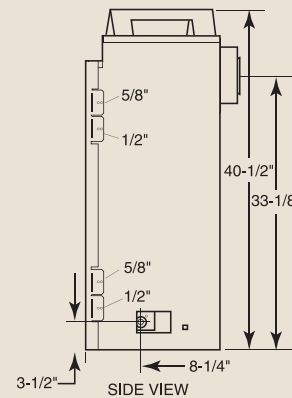

A Brand of Monessen Hearth Systems Co.
149 Cleveland Drive, Paris, Kentucky 40361

www.monessenhearth.com

Monessen

To avoid personal injury or property damage, the product described by this brochure must be installed, operated and maintained in strict compliance with the instructions packaged with the product and all applicable building or fire codes. Contact local building or fire officials about restrictions and installation inspection requirements. All photographs and drawings on this brochure are for illustrative purposes only and are not intended for, nor should they be used as a substitute for the instructions packaged with the unit. Appearance and specifications of the product are subject to change without notice. © 2007 Monessen Hearth Systems Co.